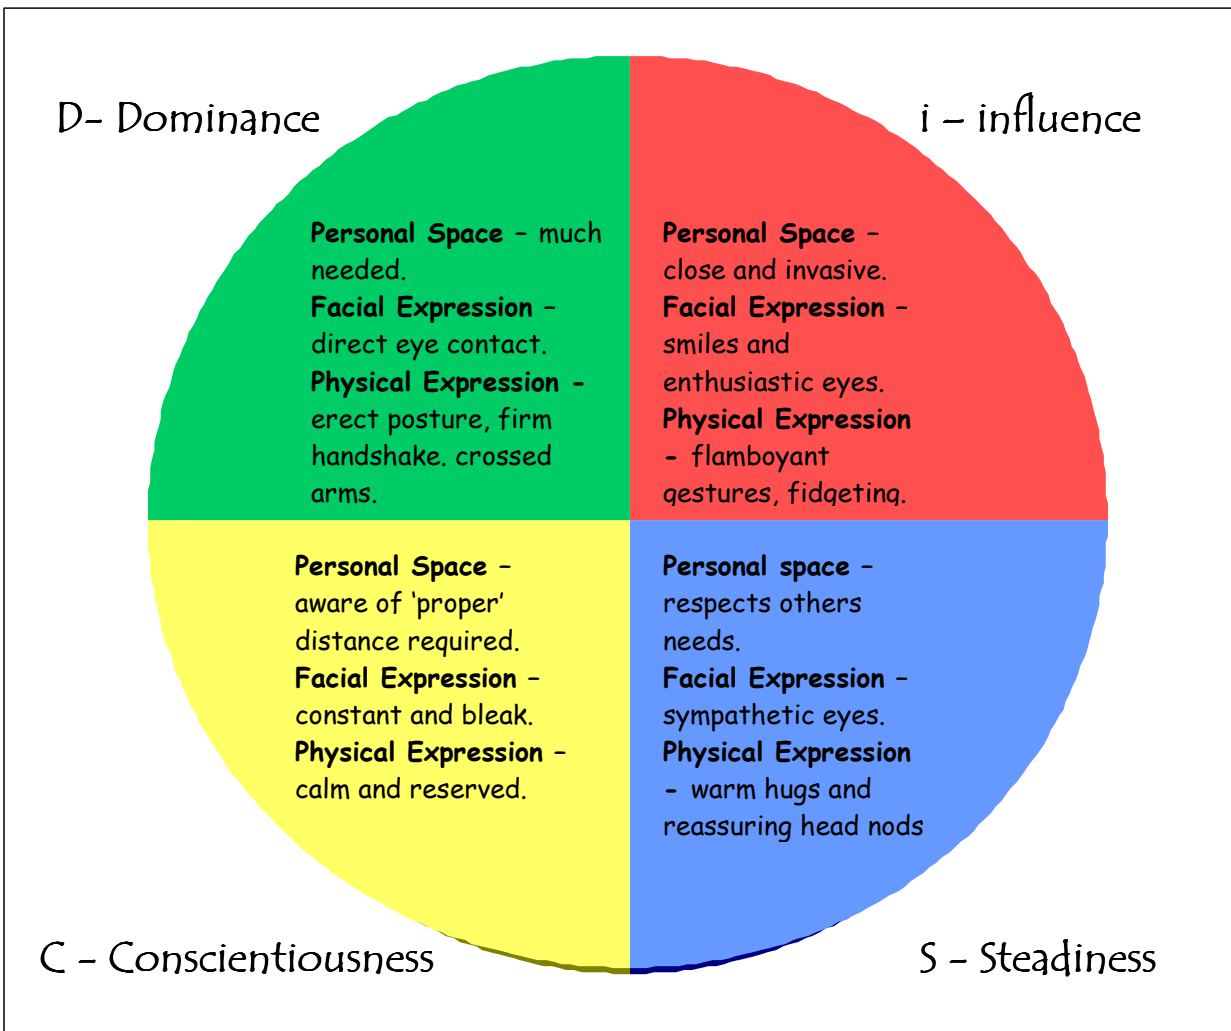

Batch Editing in EPIC

Change the report viewing ability from YES to NO, or from NO to YES:

If you've set the report viewing ability to "NO," so that respondents can't see their profile after they complete their assessment, you can change the viewing capability for a group of profiles from "NO" to "YES." It works the other way around too, so if you've set it up so that people can see their profile, and you want to change it so they can't, you can change a group of reports at once.

Body Language... 'The gestures, postures, and facial expressions by which a person manifests various physical, mental, or emotional states and communicates nonverbally with others.'

...Next Month... Grade School Reunions